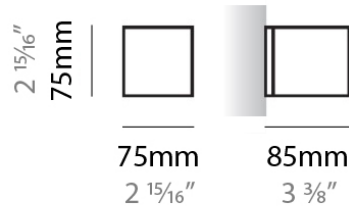

PROJECT	_____
TYPE	_____
NOTES	_____
QUANTITY	_____
DATE	_____

TOY SURFACE

D83147-MSS

GENERAL

Series: Toy _____
Brand: Panzeri _____
Division: Design _____
Mounting Type: Surface _____
Mounting Location: Wall _____

PHYSICAL

Shape: Square _____
Length (mm): 75 _____
Length (in): 2 ¹⁵/₁₆ _____
Height (mm): 75 _____
Height (in): 2 ¹⁵/₁₆ _____
Extension (mm): 85 _____
Extension (in): 3 ³/₈ _____
Light Distribution: Direct / Indirect _____
Weight (kg): 0.6 _____
Weight (lbs): 1 _____
Diffuser: Frost White Glass _____
Fixture Material: Metal _____

ELECTRICAL

Number of Lamps: 1 _____
Lamp Type: LED Retrofit / Halogen _____
Bulb Included: Bulb Not Included _____
Total Output Wattage (W): 3 / 35 _____
Max. Wattage Per Lamp (W): 3 / 35 _____
Lamp Base: G9 _____
Input Voltage (V): 120 _____

LED

Nominal Lumen (lm): 650 _____

OPTICAL

RATINGS AND CERTIFICATIONS

Certified By: CSA Certified to UL and CSA Standards _____
IP rating: IP20 _____