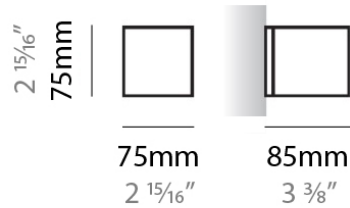

PROJECT	_____
TYPE	_____
NOTES	_____
QUANTITY	_____
DATE	_____

TOY SURFACE

D83147-WHI

GENERAL

Series: Toy
Brand: Panzeri
Division: Design
Mounting Type: Surface
Mounting Location: Wall

PHYSICAL

Shape: Square
Length (mm): 75
Length (in): 2 ¹⁵/₁₆
Height (mm): 75
Height (in): 2 ¹⁵/₁₆
Extension (mm): 85
Extension (in): 3 ³/₈
Light Distribution: Direct / Indirect
Weight (kg): 0.6
Weight (lbs): 1
Diffuser: Frost White Glass
Fixture Material: Metal

ELECTRICAL

Number of Lamps: 1
Lamp Type: LED Retrofit / Halogen
Bulb Included: Bulb Not Included
Total Output Wattage (W): 3 / 35
Max. Wattage Per Lamp (W): 3 / 35
Lamp Base: G9
Input Voltage (V): 120

LED

OPTICAL

RATINGS AND CERTIFICATIONS

Certified By: CSA Certified to UL and CSA Standards
IP rating: IP20