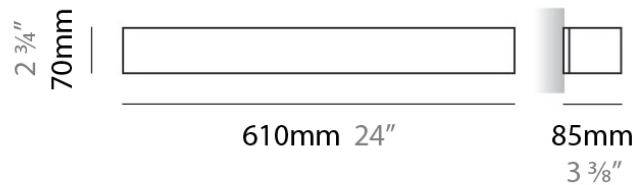

PROJECT	_____
TYPE	_____
NOTES	_____
QUANTITY	_____
DATE	_____

TOY SURFACE

D83286-PSS

GENERAL

Series: Toy _____
Brand: Panzeri _____
Division: Design _____
Mounting Type: Surface _____
Mounting Location: Wall _____

PHYSICAL

Shape: Rectangle _____
Length (mm): 610 _____
Length (in): 24 _____
Height (mm): 70 _____
Height (in): 2 3/4 _____
Extension (mm): 85 _____
Extension (in): 3 3/8 _____
Light Distribution: Direct / Indirect _____
Weight (kg): 1.8 _____
Weight (lbs): 4 _____
Diffuser: Frost White Glass _____
Fixture Material: Metal _____

ELECTRICAL

Lamp Type: LED _____
Input Wattage (W): 35 _____
Driver Included: Yes _____
Driver Type: Integral LED driver, 500mA (Dimming and 277V options available with remote driver sold separately) _____

LED

Color Temperature (°K): 3000 _____
Max. Delivered Lumen (lm): 2814 _____
CRI: >80 CRI _____

OPTICAL

RATINGS AND CERTIFICATIONS

Certified By: CSA Certified to UL and CSA Standards _____
IP rating: IP20 _____